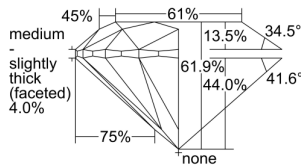

GIA®

FACSIMILE

GIA REPORT 1348430714

Verify this report at GIA.edu

GIA NATURAL DIAMOND DOSSIER®

December 27, 2019
GIA Report Number 1348430714
Shape and Cutting Style ..... Round Brilliant
Measurements ..... 4.56 - 4.59 x 2.83 mm

GRADING RESULTS

Carat Weight ..... 0.37 carat
Color Grade ..... D
Clarity Grade VS1
Cut Grade ..... Excellent

ADDITIONAL GRADING INFORMATION

Polish ..... Excellent
Symmetry ..... Excellent
Fluorescence ..... Medium Blue
Clarity Characteristics..... Crystal, Pinpoint, Indented Natural
Inscription(s): GIA 1348430714

PROPORTIONS

Profile to actual proportions