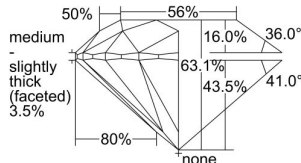

GIA®

FACSIMILE

GIA REPORT 1348354201

Verify this report at GIA.edu

GIA NATURAL DIAMOND DOSSIER®

December 18, 2019
GIA Report Number 1348354201
Shape and Cutting Style ..... Round Brilliant
Measurements ..... 4.26 - 4.30 x 2.70 mm

GRADING RESULTS

Carat Weight ..... 0.30 carat
Color Grade ..... F
Clarity Grade VS1
Cut Grade ..... Excellent

ADDITIONAL GRADING INFORMATION

Polish ..... Excellent
Symmetry ..... Excellent
Fluorescence ..... None
Clarity Characteristics ..... Crystal, Feather, Pinpoint
Inscription(s): GIA 1348354201

PROPORTIONS

Profile to actual proportions

GRADING SCALES

GIA COLOR SCALE

COLORLESS	D
	E
	F
	G
	H
	I
	J
NEAR COLORLESS	K
	L
Faint	M
	N
	O
	P
Very Light	Q
	R
	S
	T
	U
	V
Light	W
	X
	Y
	Z

GIA CLARITY SCALE

VERY VERY SLIGHTLY INCLUDED	FLAWLESS
	INTERNALLY FLAWLESS
VERY SLIGHTLY INCLUDED	VVS₁
	VVS₂
SLIGHTLY INCLUDED	VS₁
	VS₂
INCLUDED	SI₁
	SI₂
	I₁
	I₂
	I₃

GIA CUT SCALE

EXCELLENT	
	VERY GOOD
GOOD	
FAIR	
POOR