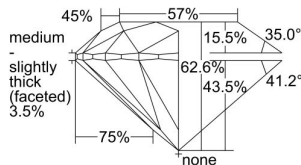

GIA®

FACSIMILE

GIA REPORT 1348300941

Verify this report at GIA.edu

GIA NATURAL DIAMOND DOSSIER®

December 11, 2019
GIA Report Number 1348300941
Shape and Cutting Style ..... Round Brilliant
Measurements ..... 5.69 - 5.73 x 3.58 mm

GRADING RESULTS

Carat Weight ..... 0.71 carat
Color Grade ..... G
Clarity Grade VVS2
Cut Grade ..... Excellent

ADDITIONAL GRADING INFORMATION

Polish ..... Excellent
Symmetry ..... Excellent
Fluorescence ..... None
Clarity Characteristics ..... Cloud, Pinpoint
Inscription(s): GIA 1348300941

PROPORTIONS

Profile to actual proportions

GRADING SCALES

GIA COLOR SCALE	GIA CLARITY SCALE	GIA CUT SCALE	
D	FLAWLESS	EXCELLENT	
E	INTERNALLY FLAWLESS		
F		VVS₁	VERY GOOD
G	VVS₂		
H	VS₁	GOOD	
I	VS₂		
J	SI₁	FAIR	
K	SI₂		
L	I₁	POOR	
M	I₂		
N	I₃		
O			
P			
Q			
R			
S			
T			
U			
V			
W			
X			
Y			
Z