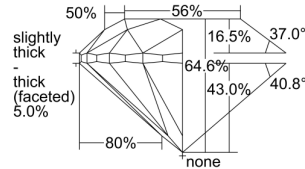

GIA®

FACSIMILE

GIA REPORT 1348300834

Verify this report at GIA.edu

GIA NATURAL DIAMOND DOSSIER®

December 11, 2019
GIA Report Number 1348300834
Shape and Cutting Style ..... Round Brilliant
Measurements ..... 5.77 - 5.82 x 3.75 mm

GRADING RESULTS

Carat Weight ..... 0.80 carat
Color Grade ..... E
Clarity Grade VS1
Cut Grade ..... Very Good

ADDITIONAL GRADING INFORMATION

Polish ..... Excellent
Symmetry ..... Excellent
Fluorescence ..... None
Clarity Characteristics..... Crystal, Feather, Cavity, Cloud
Inscription(s): GIA 1348300834

PROPORTIONS

Profile to actual proportions

GRADING SCALES

GIA COLOR SCALE

COLOREDNESS	D
	E
	F
	G
	H
	I
	J
NEAR COLORLESS	K
	L
Faint	M
	N
	O
	P
Very Light	R
	S
	T
	U
	V
Light	W
	X
	Y
	Z

GIA CLARITY SCALE

VERY VERY SLIGHTLY INCLUDED	FLAWLESS
	INTERNALLY FLAWLESS
VERY SLIGHTLY INCLUDED	VVS₁
	VVS₂
SLIGHTLY INCLUDED	VS₁
	VS₂
INCLUDED	SI₁
	SI₂
	I₁
	I₂
	I₃

GIA CUT SCALE

EXCELLENT
VERY GOOD
GOOD
FAIR
POOR