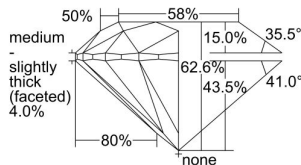

GIA®

FACSIMILE

GIA REPORT 1348291359

Verify this report at GIA.edu

GIA NATURAL DIAMOND DOSSIER®

December 11, 2019
GIA Report Number 1348291359
Shape and Cutting Style ..... Round Brilliant
Measurements ..... 5.63 - 5.67 x 3.54 mm

GRADING RESULTS

Carat Weight ..... 0.70 carat
Color Grade ..... G
Clarity Grade S11
Cut Grade ..... Excellent

ADDITIONAL GRADING INFORMATION

Polish ..... Excellent
Symmetry ..... Excellent
Fluorescence ..... Faint
Clarity Characteristics ..... Crystal
Inscription(s): GIA 1348291359

PROPORTIONS

Profile to actual proportions