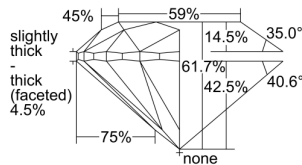

GIA®

FACSIMILE

GIA REPORT 1348095364

Verify this report at GIA.edu

GIA NATURAL DIAMOND DOSSIER®

November 08, 2019
GIA Report Number 1348095364
Shape and Cutting Style ..... Round Brilliant
Measurements ..... 5.34 - 5.38 x 3.31 mm

GRADING RESULTS

Carat Weight ..... 0.60 carat
Color Grade ..... D
Clarity Grade VVS2
Cut Grade ..... Very Good

ADDITIONAL GRADING INFORMATION

Polish ..... Excellent
Symmetry ..... Excellent
Fluorescence ..... Strong Blue
Clarity Characteristics ..... Cloud, Pinpoint, Natural
Inscription(s): GIA 1348095364

PROPORTIONS

Profile to actual proportions

GRADING SCALES

GIA COLOR SCALE	GIA CLARITY SCALE	GIA CUT SCALE	
D	FLAWLESS	EXCELLENT	
E	INTERNALLY FLAWLESS		
F		VVS₁	VERY GOOD
G	VVS₂		
H	VS₁	GOOD	
I	VS₂		
J	SI₁	FAIR	
K	SI₂		
L	I₁	POOR	
M	I₂		
N	I₃		
O			
P			
Q			
R			
S			
T			
U			
V			
W			
X			
Y			
Z