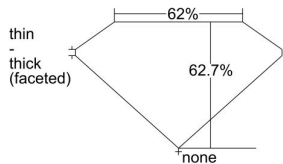

GIA®

FACSIMILE

GIA REPORT 1348042419

Verify this report at GIA.edu

GIA NATURAL DIAMOND DOSSIER®

November 04, 2019
GIA Report Number 1348042419
Shape and Cutting Style ..... Marquise Brilliant
Measurements ..... 9.12 x 4.71 x 2.95 mm

GRADING RESULTS

Carat Weight ..... 0.71 carat
Color Grade ..... G
Clarity Grade VVS1

ADDITIONAL GRADING INFORMATION

Polish ..... Excellent
Symmetry ..... Excellent
Fluorescence ..... Faint
Clarity Characteristics..... Cloud, Feather, Surface Graining
Inscription(s): GIA 1348042419

PROPORTIONS

Profile not to actual proportions

GRADING SCALES

GIA COLOR SCALE		GIA CLARITY SCALE			
COLORLESS	D	VERY VERY SLIGHTLY INCLUDED	FLAWLESS		
	E		INTERNALLY FLAWLESS		
	F	VERY SLIGHTLY INCLUDED	VVS₁		
	G		VVS₂		
	H		VS₁		
	NEAR COLORLESS	I	SLIGHTLY INCLUDED	VS₂	
		J		SI₁	
		FAINT	K	INCLUDED	SI₂
			L		I₁
			M		I₂
VERT LIGHT	N	LIGHT	I₃		
	O				
	P				
	Q				
	R