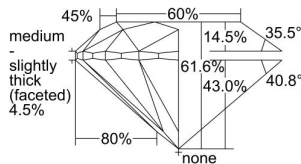

GIA®

FACSIMILE

GIA REPORT 1347404862

Verify this report at GIA.edu

GIA NATURAL DIAMOND DOSSIER®

December 24, 2019
GIA Report Number **1347404862**
Shape and Cutting Style ..... **Round Brilliant**
Measurements ..... **4.25 - 4.28 x 2.63 mm**

GRADING RESULTS

Carat Weight ..... **0.30 carat**
Color Grade ..... **F**
Clarity Grade **VS1**
Cut Grade ..... **Excellent**

ADDITIONAL GRADING INFORMATION

Polish ..... **Excellent**
Symmetry ..... **Excellent**
Fluorescence ..... **None**
Clarity Characteristics..... **Crystal, Feather, Cavity, Cloud**
Inscription(s): **GIA 1347404862**

PROPORTIONS

Profile to actual proportions

GRADING SCALES

GIA COLOR SCALE

COLOREDNESS	D
	E
	F
	G
	H
	I
	J
NEAR COLORLESS	K
	L
FAINT	M
	N
	O
	P
VERY LIGHT	Q
	R
	S
	T
	U
	V
LIGHT	W
	X
	Y
	Z

GIA CLARITY SCALE

VERY VERY SLIGHTLY INCLUDED	FLAWLESS
	INTERNALLY FLAWLESS
VERY SLIGHTLY INCLUDED	VVS₁
	VVS₂
SLIGHTLY INCLUDED	VS₁
	VS₂
INCLUDED	SI₁
	SI₂
	I₁
	I₂
	I₃

GIA CUT SCALE

EXCELLENT
VERY GOOD
GOOD
FAIR
POOR