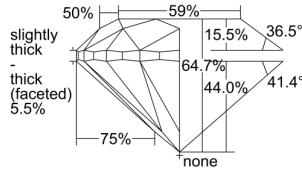

GIA®

FACSIMILE

GIA REPORT 1347352539

Verify this report at GIA.edu

GIA NATURAL DIAMOND DOSSIER®

December 18, 2019
GIA Report Number 1347352539
Shape and Cutting Style ..... Round Brilliant
Measurements ..... 4.14 - 4.20 x 2.70 mm

GRADING RESULTS

Carat Weight ..... 0.30 carat
Color Grade ..... G
Clarity Grade VS1
Cut Grade ..... Very Good

ADDITIONAL GRADING INFORMATION

Polish ..... Excellent
Symmetry ..... Very Good
Fluorescence ..... Faint
Clarity Characteristics..... Crystal, Cloud, Needle
Inscription(s): GIA 1347352539

PROPORTIONS

Profile to actual proportions