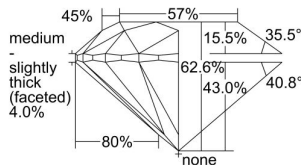

GIA®

FACSIMILE

GIA REPORT 1347343685

Verify this report at GIA.edu

GIA NATURAL DIAMOND DOSSIER®

December 17, 2019
GIA Report Number **1347343685**
Shape and Cutting Style ..... **Round Brilliant**
Measurements ..... **5.90 - 5.95 x 3.71 mm**

GRADING RESULTS

Carat Weight ..... **0.81 carat**
Color Grade ..... **H**
Clarity Grade **VS2**
Cut Grade ..... **Excellent**

ADDITIONAL GRADING INFORMATION

Polish ..... **Excellent**
Symmetry ..... **Excellent**
Fluorescence ..... **None**
Clarity Characteristics..... **Crystal, Cloud**
Inscription(s): **GIA 1347343685**

PROPORTIONS

Profile to actual proportions

GRADING SCALES

GIA COLOR SCALE

COLORESS	D
	E
	F
	G
	H
	I
	J
NEAR COLORESS	K
	L
FAINT	M
	N
	O
	P
VERY LIGHT	Q
	R
	S
	T
	U
	V
	W
	X
	Y
LIGHT	Z

GIA CLARITY SCALE

FLAWLESS	VERY VERY SLIGHTLY INCLUDED	VS₁	VS₂	VS₁	VS₂	SI₁	SI₂	I₁	I₂	I₃			
											VERY SLIGHTLY INCLUDED	SLIGHTLY INCLUDED	INCLUDED

GIA CUT SCALE

EXCELLENT
VERY GOOD
GOOD
FAIR
POOR