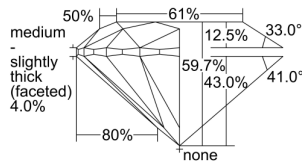

GIA®

FACSIMILE

GIA REPORT

1347343436

Verify this report at GIA.edu

GIA NATURAL DIAMOND DOSSIER®

December 19, 2019
GIA Report Number **1347343436**
Shape and Cutting Style ..... **Round Brilliant**
Measurements ..... **5.73 - 5.76 x 3.43 mm**

GRADING RESULTS

Carat Weight ..... **0.70 carat**
Color Grade ..... **E**
Clarity Grade **VS1**
Cut Grade ..... **Excellent**

ADDITIONAL GRADING INFORMATION

Polish ..... **Excellent**
Symmetry ..... **Very Good**
Fluorescence ..... **None**
Clarity Characteristics..... **Cloud, Indented Natural**
Inscription(s): GIA 1347343436

PROPORTIONS

Profile to actual proportions

GRADING SCALES

GIA COLOR SCALE

COLOURLESS	D
	E
	F
	G
	H
	I
	J
NEAR COLOURLESS	K
	L
FLAWT	M
	N
	O
	P
VERY LIGHT	Q
	R
	S
	T
	U
	V
LIGHT	W
	X
	Y
	Z

GIA CLARITY SCALE

VERY VERY SLIGHTLY INCLUDED	FLAWLESS
	INTERNALLY FLAWLESS
VERY SLIGHTLY INCLUDED	VVS₁
	VVS₂
SLIGHTLY INCLUDED	VS₁
	VS₂
INCLUDED	SI₁
	SI₂
	I₁
	I₂
	I₃

GIA CUT SCALE

EXCELLENT
VERY GOOD
GOOD
FAIR
POOR