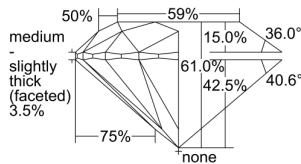

GIA®

FACSIMILE

GIA REPORT 1347078603

Verify this report at GIA.edu

GIA NATURAL DIAMOND DOSSIER®

November 05, 2019
GIA Report Number **1347078603**
Shape and Cutting Style ..... **Round Brilliant**
Measurements ..... **4.72 - 4.76 x 2.89 mm**

GRADING RESULTS

Carat Weight ..... **0.40 carat**
Color Grade ..... **D**
Clarity Grade **VVS2**
Cut Grade ..... **Excellent**

ADDITIONAL GRADING INFORMATION

Polish ..... **Excellent**
Symmetry ..... **Excellent**
Fluorescence ..... **Medium Blue**
Clarity Characteristics..... **Pinpoint, Indented Natural**
Inscription(s): **GIA 1347078603**

PROPORTIONS

Profile to actual proportions

GRADING SCALES

GIA COLOR SCALE

COLORED	D
	E
	F
	G
	H
	I
	J
NEAR COLORLESS	K
	L
	M
	N
	O
	P
	R
	S
	T
	U
	V
	W
	X
	Y
LIGHT	Z

GIA CLARITY SCALE

FLAWLESS	VERY VERY SLIGHTLY INCLUDED	VVS₁	VVS₂	VS₁	VS₂	SI₁	SI₂	I₁	I₂	I₃	
											FLAWLESS
INTERNALLY FLAWLESS	VERY SLIGHTLY INCLUDED										

GIA CUT SCALE

EXCELLENT
VERY GOOD
GOOD
FAIR
POOR