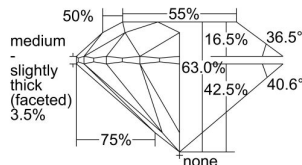

GIA®

FACSIMILE

GIA REPORT 1347077653

Verify this report at GIA.edu

GIA NATURAL DIAMOND DOSSIER®

November 05, 2019
GIA Report Number 1347077653
Shape and Cutting Style ..... Round Brilliant
Measurements ..... 5.00 - 5.07 x 3.17 mm

GRADING RESULTS

Carat Weight ..... 0.50 carat
Color Grade ..... G
Clarity Grade S11
Cut Grade ..... Excellent

ADDITIONAL GRADING INFORMATION

Polish ..... Excellent
Symmetry ..... Very Good
Fluorescence ..... None
Clarity Characteristics..... Cloud, Crystal, Feather
Inscription(s): GIA 1347077653

PROPORTIONS

Profile to actual proportions

GRADING SCALES

GIA COLOR SCALE	GIA CLARITY SCALE	GIA CUT SCALE	
D	FLAWLESS	EXCELLENT	
E	INTERNALLY FLAWLESS		
F		VVS₁	VERY GOOD
G	VVS₂		
H	VS₁	GOOD	
I	VS₂		
J	S1₁	FAIR	
K	S1₂		
L	I₁	POOR	
M	I₂		
N	I₃		
O			
P			
Q			
R			
S			
T			
U			
V			
W			
X			
Y			
Z