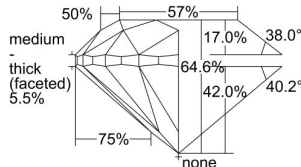

GIA®

FACSIMILE

GIA REPORT

1347048666

Verify this report at GIA.edu

GIA NATURAL DIAMOND DOSSIER®

November 05, 2019
GIA Report Number **1347048666**
Shape and Cutting Style ..... **Round Brilliant**
Measurements ..... **4.90 - 4.94 x 3.18 mm**

GRADING RESULTS

Carat Weight ..... **0.50 carat**
Color Grade ..... **F**
Clarity Grade **VS2**
Cut Grade ..... **Very Good**

ADDITIONAL GRADING INFORMATION

Polish ..... **Excellent**
Symmetry ..... **Very Good**
Fluorescence ..... **None**
Clarity Characteristics ..... **Crystal**
Inscription(s): **GIA 1347048666**

PROPORTIONS

Profile to actual proportions

GRADING SCALES

GIA COLOR SCALE

COLORLESS	D
	E
	F
	G
	H
	I
	J
NEAR COLORLESS	K
	L
Faint	M
	N
	O
	P
Very Light	Q
	R
	S
	T
	U
	V
Light	W
	X
	Y
	Z

GIA CLARITY SCALE

FLAWLESS	VERY VERY SLIGHTLY INCLUDED	VVS₁	VVS₂	VS₁	VS₂	SLIGHTLY SLIGHTLY INCLUDED	SI₁	SI₂	I₁	I₂	I₃	
												VERY SLIGHTLY INCLUDED

GIA CUT SCALE

EXCELLENT
VERY GOOD
GOOD
FAIR
POOR