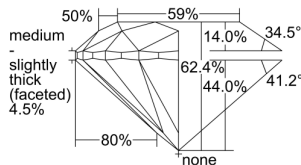

GIA®

FACSIMILE

GIA REPORT 1347042374

Verify this report at GIA.edu

GIA NATURAL DIAMOND DOSSIER®

November 04, 2019
GIA Report Number **1347042374**
Shape and Cutting Style ..... **Round Brilliant**
Measurements ..... **5.00 - 5.06 x 3.14 mm**

GRADING RESULTS

Carat Weight ..... **0.50 carat**
Color Grade ..... **F**
Clarity Grade **S11**
Cut Grade ..... **Excellent**

ADDITIONAL GRADING INFORMATION

Polish ..... **Excellent**
Symmetry ..... **Very Good**
Fluorescence ..... **None**
Clarity Characteristics..... **Feather, Crystal**
Inscription(s): **GIA 1347042374**

PROPORTIONS

Profile to actual proportions

GRADING SCALES

GIA COLOR SCALE	GIA CLARITY SCALE	GIA CUT SCALE	
D	FLAWLESS	EXCELLENT	
E	INTERNALLY FLAWLESS		
F		VVS₁	VERY GOOD
G	VVS₂		
H	VS₁	GOOD	
I	VS₂		
J	S1₁	FAIR	
K	S1₂		
L	I₁	POOR	
M	I₂		
N	I₃		
O			
P			
Q			
R			
S			
T			
U			
V			
W			
X			
Y			
Z