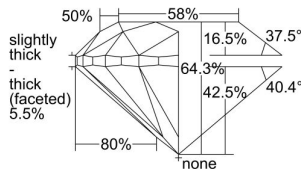

GIA®

FACSIMILE

GIA REPORT 1347038124

Verify this report at GIA.edu

GIA NATURAL DIAMOND DOSSIER®

November 04, 2019
GIA Report Number 1347038124
Shape and Cutting Style ..... Round Brilliant
Measurements ..... 4.91 - 4.95 x 3.17 mm

GRADING RESULTS

Carat Weight ..... 0.50 carat
Color Grade ..... F
Clarity Grade VS1
Cut Grade ..... Very Good

ADDITIONAL GRADING INFORMATION

Polish ..... Excellent
Symmetry ..... Excellent
Fluorescence ..... None
Clarity Characteristics..... Crystal, Cloud, Needle, Pinpoint
Inscription(s): GIA 1347038124

PROPORTIONS

Profile to actual proportions

GRADING SCALES

GIA COLOR SCALE

COLORLESS	D
	E
	F
	G
	H
	I
	J
NEAR COLORLESS	K
	L
Faint	M
	N
	O
	P
Very Light	Q
	R
	S
	T
	U
	V
Light	W
	X
	Y
	Z

GIA CLARITY SCALE

FLAWLESS	VERY VERY SLIGHTLY INCLUDED	VVS₁	
			VVS₂
INTERNALLY FLAWLESS	VERY SLIGHTLY INCLUDED	VS₁	
		VS₂	
SLIGHTLY INCLUDED	INCLUDED	I₁	
		I₂	
		I₃	

GIA CUT SCALE

EXCELLENT	VERY GOOD	GOOD	FAIR	POOR