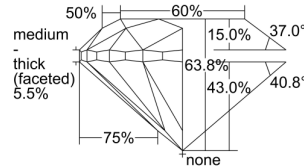

GIA®

FACSIMILE

GIA REPORT 1347008434

Verify this report at GIA.edu

GIA NATURAL DIAMOND DOSSIER®

October 25, 2019
GIA Report Number **1347008434**
Shape and Cutting Style ..... **Round Brilliant**
Measurements ..... **4.91 - 4.98 x 3.15 mm**

GRADING RESULTS

Carat Weight ..... **0.50 carat**
Color Grade ..... **E**
Clarity Grade **VS1**
Cut Grade ..... **Very Good**

ADDITIONAL GRADING INFORMATION

Polish ..... **Excellent**
Symmetry ..... **Very Good**
Fluorescence ..... **None**
Clarity Characteristics..... **Feather, Cloud, Pinpoint, Indented**
Natural

Inscription(s): GIA 1347008434

PROPORTIONS

Profile to actual proportions

GRADING SCALES

GIA COLOR SCALE	GIA CLARITY SCALE	GIA CUT SCALE
D	FLAWLESS	EXCELLENT
E	INTERNALLY FLAWLESS	
F	VVS₁	VERY GOOD
G		
H	VS₁	GOOD
I		
J	VS₂	FAIR
K		
L	SI₁	POOR
M		
N	I₁	
O		
P	I₂	
Q		
R	I₃	
S		
T		
U		
V		
W		
X		
Y		
Z