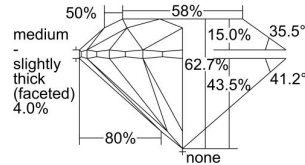

GIA®

FACSIMILE

GIA REPORT 1345464034

Verify this report at GIA.edu

GIA NATURAL DIAMOND DOSSIER®

January 01, 2020
GIA Report Number 1345464034
Shape and Cutting Style ..... Round Brilliant
Measurements ..... 5.94 - 5.99 x 3.74 mm

GRADING RESULTS

Carat Weight ..... 0.83 carat
Color Grade ..... D
Clarity Grade VVS2
Cut Grade ..... Excellent

ADDITIONAL GRADING INFORMATION

Polish ..... Excellent
Symmetry ..... Excellent
Fluorescence ..... Medium Blue
Clarity Characteristics ..... Pinpoint
Inscription(s): GIA 1345464034

PROPORTIONS

Profile to actual proportions

GRADING SCALES

GIA COLOR SCALE	GIA CLARITY SCALE	GIA CUT SCALE	
D	FLAWLESS	EXCELLENT	
E	INTERNALLY FLAWLESS		
F		VVS₁	VERY GOOD
G	VVS₂		
H	VS₁	GOOD	
I	VS₂		
J	SI₁	FAIR	
K	SI₂		
L	I₁	POOR	
M	I₂		
N	I₃		
O			
P			
Q			
R			
S			
T			
U			
V			
W			
X			
Y			
Z