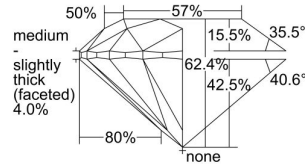

GIA®

FACSIMILE

GIA REPORT 1345449194

Verify this report at GIA.edu

GIA NATURAL DIAMOND DOSSIER®

December 30, 2019
GIA Report Number 1345449194
Shape and Cutting Style ..... Round Brilliant
Measurements ..... 5.33 - 5.38 x 3.34 mm

GRADING RESULTS

Carat Weight ..... 0.60 carat
Color Grade ..... E
Clarity Grade VVS2
Cut Grade ..... Excellent

ADDITIONAL GRADING INFORMATION

Polish ..... Excellent
Symmetry ..... Excellent
Fluorescence ..... Strong Blue
Clarity Characteristics ..... Pinpoint, Indented Natural
Inscription(s): GIA 1345449194

PROPORTIONS

Profile to actual proportions

GRADING SCALES

GIA COLOR SCALE	GIA CLARITY SCALE	GIA CUT SCALE	
D	FLAWLESS	EXCELLENT	
E	INTERNALLY FLAWLESS		
F		VVS₁	VERY GOOD
G	VVS₂		
H	VS₁	GOOD	
I	VS₂		
J	SI₁	FAIR	
K	SI₂		
L	I₁	POOR	
M	I₂		
N	I₃		
O			
P			
Q			
R			
S			
T			
U			
V			
W			
X			
Y			
Z