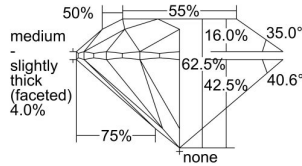

GIA®

FACSIMILE

GIA REPORT 1345430705

Verify this report at GIA.edu

GIA NATURAL DIAMOND DOSSIER®

December 27, 2019
GIA Report Number 1345430705
Shape and Cutting Style ..... Round Brilliant
Measurements ..... 5.13 - 5.16 x 3.22 mm

GRADING RESULTS

Carat Weight ..... 0.53 carat
Color Grade ..... E
Clarity Grade VS1
Cut Grade ..... Excellent

ADDITIONAL GRADING INFORMATION

Polish ..... Excellent
Symmetry ..... Excellent
Fluorescence ..... Strong Blue
Clarity Characteristics ..... Crystal, Needle, Pinpoint
Inscription(s): GIA 1345430705

PROPORTIONS

Profile to actual proportions