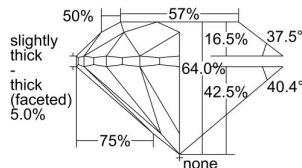

GIA®

FACSIMILE

GIA REPORT 1345417455

Verify this report at GIA.edu

GIA NATURAL DIAMOND DOSSIER®

December 26, 2019
GIA Report Number 1345417455
Shape and Cutting Style ..... Round Brilliant
Measurements ..... 4.59 - 4.62 x 2.95 mm

GRADING RESULTS

Carat Weight ..... 0.40 carat
Color Grade ..... G
Clarity Grade VS1
Cut Grade ..... Very Good

ADDITIONAL GRADING INFORMATION

Polish ..... Excellent
Symmetry ..... Excellent
Fluorescence ..... Medium Blue
Clarity Characteristics ..... Needle, Pinpoint
Inscription(s): GIA 1345417455

PROPORTIONS

Profile to actual proportions

GRADING SCALES

GIA COLOR SCALE	GIA CLARITY SCALE	GIA CUT SCALE	
D	FLAWLESS	EXCELLENT	
E	INTERNALLY FLAWLESS		
F		VVS₁	VERY GOOD
G	VVS₂		
H	VS₁	GOOD	
I	VS₂		
J	SI₁	FAIR	
K	SI₂		
L	I₁	POOR	
M	I₂		
N	I₃		
O			
P			
Q			
R			
S			
T			
U			
V			
W			
X			
Y			
Z