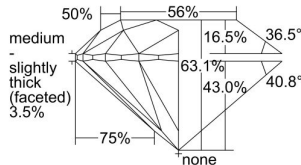

GIA®

FACSIMILE

GIA REPORT 1345331006

Verify this report at GIA.edu

GIA NATURAL DIAMOND DOSSIER®

December 16, 2019
GIA Report Number 1345331006
Shape and Cutting Style ..... Round Brilliant
Measurements ..... 4.65 - 4.69 x 2.95 mm

GRADING RESULTS

Carat Weight ..... 0.40 carat
Color Grade ..... G
Clarity Grade VVS2
Cut Grade ..... Excellent

ADDITIONAL GRADING INFORMATION

Polish ..... Excellent
Symmetry ..... Excellent
Fluorescence ..... None
Clarity Characteristics..... Cloud, Feather, Pinpoint, Indented
Natural

Inscription(s): GIA 1345331006

PROPORTIONS

Profile to actual proportions