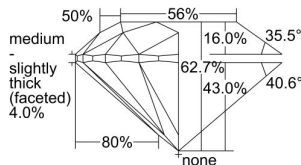

GIA®

FACSIMILE

GIA REPORT 1345294041

Verify this report at GIA.edu

GIA NATURAL DIAMOND DOSSIER®

December 11, 2019
GIA Report Number 1345294041
Shape and Cutting Style ..... Round Brilliant
Measurements ..... 5.33 - 5.39 x 3.36 mm

GRADING RESULTS

Carat Weight ..... 0.60 carat
Color Grade ..... G
Clarity Grade VS2
Cut Grade ..... Excellent

ADDITIONAL GRADING INFORMATION

Polish ..... Very Good
Symmetry ..... Very Good
Fluorescence ..... None
Clarity Characteristics ..... Feather, Cloud, Crystal
Inscription(s): GIA 1345294041

PROPORTIONS

Profile to actual proportions

GRADING SCALES

GIA COLOR SCALE	GIA CLARITY SCALE	GIA CUT SCALE	
D	FLAWLESS	EXCELLENT	
E	INTERNALLY FLAWLESS		
F		VVS₁	VERY GOOD
G	VVS₂		
H	VS₁	GOOD	
I	VS₂		
J	SI₁	FAIR	
K	SI₂		
L	I₁	POOR	
M	I₂		
N	I₃		
O			
P			
Q			
R			
S			
T			
U			
V			
W			
X			
Y			
Z