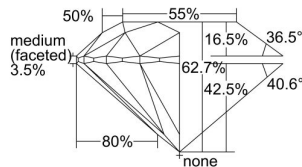

GIA®

FACSIMILE

GIA REPORT

1345292481

Verify this report at GIA.edu

GIA NATURAL DIAMOND DOSSIER®

December 11, 2019
GIA Report Number 1345292481
Shape and Cutting Style ..... Round Brilliant
Measurements ..... 4.28 - 4.31 x 2.69 mm

GRADING RESULTS

Carat Weight ..... 0.30 carat
Color Grade ..... F
Clarity Grade VS1
Cut Grade ..... Excellent

ADDITIONAL GRADING INFORMATION

Polish ..... Excellent
Symmetry ..... Excellent
Fluorescence ..... None
Clarity Characteristics..... Crystal, Cloud, Needle, Pinpoint
Inscription(s): GIA 1345292481

PROPORTIONS

Profile to actual proportions

GRADING SCALES

GIA COLOR SCALE

COLORLESS	D
	E
	F
	G
	H
	I
	J
NEAR COLORLESS	K
	L
Faint	M
	N
	O
	P
Very Light	Q
	R
	S
	T
	U
	V
	W
	X
	Y
Light	Z

GIA CLARITY SCALE

GIA CUT SCALE

EXCELLENT
VERY GOOD
GOOD
FAIR
POOR