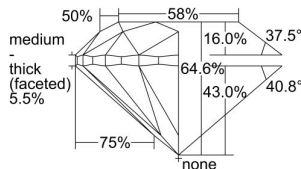

GIA®

FACSIMILE

GIA REPORT 1345289176

Verify this report at GIA.edu

GIA NATURAL DIAMOND DOSSIER®

December 10, 2019
GIA Report Number 1345289176
Shape and Cutting Style ..... Round Brilliant
Measurements ..... 4.48 - 4.52 x 2.91 mm

GRADING RESULTS

Carat Weight ..... 0.38 carat
Color Grade ..... F
Clarity Grade VS2
Cut Grade ..... Good

ADDITIONAL GRADING INFORMATION

Polish ..... Excellent
Symmetry ..... Very Good
Fluorescence ..... Medium Blue
Clarity Characteristics ..... Crystal, Feather, Cavity
Inscription(s): GIA 1345289176

PROPORTIONS

Profile to actual proportions

GRADING SCALES

GIA COLOR SCALE	GIA CLARITY SCALE	GIA CUT SCALE	
D	FLAWLESS	EXCELLENT	
E	INTERNALLY FLAWLESS		
F		VVS₁	VERY GOOD
G	VVS₂		
H	VS₁	GOOD	
I	VS₂		
J	SI₁	FAIR	
K	SI₂		
L	I₁	POOR	
M	I₂		
N	I₃		
O			
P			
Q			
R			
S			
T			
U			
V			
W			
X			
Y			
Z