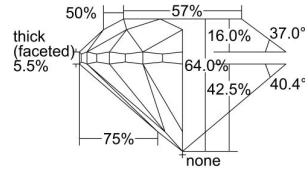

GIA®

FACSIMILE

GIA REPORT 1345288434

Verify this report at GIA.edu

GIA NATURAL DIAMOND DOSSIER®

December 10, 2019
GIA Report Number 1345288434
Shape and Cutting Style ..... Round Brilliant
Measurements ..... 4.74 - 4.80 x 3.05 mm

GRADING RESULTS

Carat Weight ..... 0.45 carat
Color Grade ..... H
Clarity Grade VS1
Cut Grade ..... Very Good

ADDITIONAL GRADING INFORMATION

Polish ..... Excellent
Symmetry ..... Very Good
Fluorescence ..... Medium Blue
Clarity Characteristics..Cloud, Crystal, Pinpoint, Indented Natural
Inscription(s): GIA 1345288434

PROPORTIONS

Profile to actual proportions

GRADING SCALES

GIA COLOR SCALE	GIA CLARITY SCALE	GIA CUT SCALE
Colorless	Flawless	Excellent
Near Colorless	Internally Flawless	
Faint	VVS₁	Very Good
Very Light	VVS₂	
Light	VS₁	Good
	VS₂	
	S₁	Fair
	S₂	
	I₁	Poor
	I₂	
	I₃