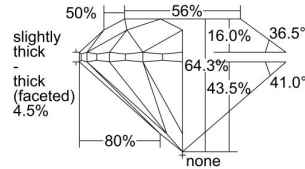

GIA®

FACSIMILE

GIA REPORT 1345264371

Verify this report at GIA.edu

GIA NATURAL DIAMOND DOSSIER®

December 06, 2019
GIA Report Number 1345264371
Shape and Cutting Style ..... Round Brilliant
Measurements ..... 4.53 - 4.56 x 2.92 mm

GRADING RESULTS

Carat Weight ..... 0.38 carat
Color Grade ..... G
Clarity Grade VVS1
Cut Grade ..... Very Good

ADDITIONAL GRADING INFORMATION

Polish ..... Excellent
Symmetry ..... Excellent
Fluorescence ..... None
Clarity Characteristics..... Pinpoint, Cloud, Indented Natural
Inscription(s): GIA 1345264371

PROPORTIONS

Profile to actual proportions

GRADING SCALES

GIA COLOR SCALE	GIA CLARITY SCALE	GIA CUT SCALE	
D	FLAWLESS	EXCELLENT	
E	INTERNALLY FLAWLESS		
F		VVS₁	VERY GOOD
G	VVS₂		
H	VS₁	GOOD	
I	VS₂		
J	SI₁	FAIR	
K	SI₂		
L	I₁	POOR	
M	I₂		
N	I₃		
O			
P			
Q			
R			
S			
T			
U			
V			
W			
X			
Y			
Z