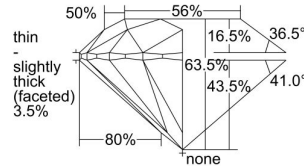

GIA®

FACSIMILE

GIA REPORT 1345202746

Verify this report at GIA.edu

GIA NATURAL DIAMOND DOSSIER®

November 28, 2019
GIA Report Number 1345202746
Shape and Cutting Style ..... Round Brilliant
Measurements ..... 6.09 - 6.13 x 3.88 mm

GRADING RESULTS

Carat Weight ..... 0.90 carat
Color Grade ..... G
Clarity Grade VS1
Cut Grade ..... Excellent

ADDITIONAL GRADING INFORMATION

Polish ..... Excellent
Symmetry ..... Excellent
Fluorescence ..... None
Clarity Characteristics ..... Crystal, Pinpoint
Inscription(s): GIA 1345202746

PROPORTIONS

Profile to actual proportions