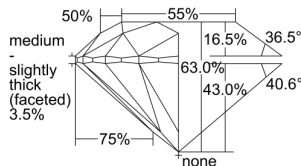

GIA®

FACSIMILE

GIA REPORT 1345043397

Verify this report at GIA.edu

GIA NATURAL DIAMOND DOSSIER®

November 04, 2019
GIA Report Number 1345043397
Shape and Cutting Style ..... Round Brilliant
Measurements ..... 4.66 - 4.69 x 2.95 mm

GRADING RESULTS

Carat Weight ..... 0.40 carat
Color Grade ..... H
Clarity Grade S11
Cut Grade ..... Excellent

ADDITIONAL GRADING INFORMATION

Polish ..... Excellent
Symmetry ..... Excellent
Fluorescence ..... Faint
Clarity Characteristics ..... Crystal, Cloud, Feather
Inscription(s): GIA 1345043397

PROPORTIONS

Profile to actual proportions