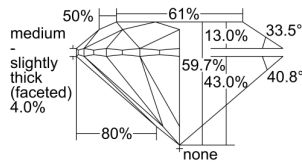

GIA®

FACSIMILE

GIA REPORT 1345041671

Verify this report at GIA.edu

GIA NATURAL DIAMOND DOSSIER®

November 04, 2019
GIA Report Number 1345041671
Shape and Cutting Style ..... Round Brilliant
Measurements ..... 4.33 - 4.36 x 2.60 mm

GRADING RESULTS

Carat Weight ..... 0.30 carat
Color Grade ..... D
Clarity Grade VVS1
Cut Grade ..... Excellent

ADDITIONAL GRADING INFORMATION

Polish ..... Excellent
Symmetry ..... Excellent
Fluorescence ..... Medium Blue
Clarity Characteristics ..... Pinpoint, Indented Natural
Inspection(s): GIA 1345041671

PROPORTIONS

Profile to actual proportions

GRADING SCALES

GIA COLOR SCALE	GIA CLARITY SCALE	GIA CUT SCALE
D	FLAWLESS	EXCELLENT
E	FLAWLESS	
F	INTERNALLY FLAWLESS	VERY GOOD
G	VVS₁	
H	VVS₂	GOOD
I	VS₁	
J	VS₂	FAIR
K	SI₁	
L	SI₂	POOR
M	I₁	
N	I₂	
O	I₃	
P		
Q		
R		
S		
T		
U		
V		
W		
X		
Y		
Z