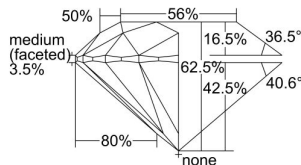

GIA®

FACSIMILE

GIA REPORT 1345007171

Verify this report at GIA.edu

GIA NATURAL DIAMOND DOSSIER®

October 25, 2019
GIA Report Number 1345007171
Shape and Cutting Style ..... Round Brilliant
Measurements ..... 4.27 - 4.28 x 2.67 mm

GRADING RESULTS

Carat Weight ..... 0.30 carat
Color Grade ..... F
Clarity Grade VS1
Cut Grade ..... Excellent

ADDITIONAL GRADING INFORMATION

Polish ..... Excellent
Symmetry ..... Excellent
Fluorescence ..... None
Clarity Characteristics..... Crystal, Feather, Cloud, Pinpoint
Inscription(s): GIA 1345007171

PROPORTIONS

Profile to actual proportions

GRADING SCALES

GIA COLOR SCALE

COLORESS	D
	E
	F
	G
	H
	I
	J
NEAR COLORESS	K
	L
FANIT	M
	N
	O
	P
VERY LIGHT	Q
	R
	S
	T
	U
	V
	W
	X
	Y
LIGHT	Z

GIA CLARITY SCALE

VERY VERY SLIGHTLY INCLUDED	FLAWLESS
	INTERNALLY FLAWLESS
VERY SLIGHTLY INCLUDED	VVS₁
	VVS₂
SLIGHTLY INCLUDED	VS₁
	VS₂
INCLUDED	SI₁
	SI₂
	I₁
	I₂
	I₃

GIA CUT SCALE

EXCELLENT
VERY GOOD
GOOD
FAIR
POOR