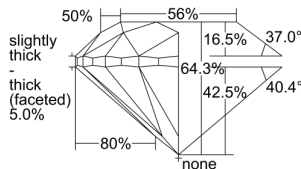

GIA®

FACSIMILE

GIA REPORT 1343454661

Verify this report at GIA.edu

GIA NATURAL DIAMOND DOSSIER®

December 30, 2019
GIA Report Number 1343454661
Shape and Cutting Style ..... Round Brilliant
Measurements ..... 4.93 - 4.97 x 3.18 mm

GRADING RESULTS

Carat Weight ..... 0.50 carat
Color Grade ..... G
Clarity Grade VVS1
Cut Grade ..... Very Good

ADDITIONAL GRADING INFORMATION

Polish ..... Excellent
Symmetry ..... Excellent
Fluorescence ..... Faint
Clarity Characteristics ..... Pinpoint
Inscription(s): GIA 1343454661

PROPORTIONS

Profile to actual proportions

GRADING SCALES

GIA COLOR SCALE

COLORLESS	D
	E
	F
	G
	H
	I
	J
NEAR COLORLESS	K
	L
FAIN	M
	N
	O
	P
VERY LIGHT	Q
	R
	S
	T
	U
	V
LIGHT	W
	X
	Y
	Z

GIA CLARITY SCALE

FLAWLESS	VERY VERY SLIGHTLY INCLUDED	VVS₁	
			VVS₂
INTERNALLY FLAWLESS	VERY SLIGHTLY INCLUDED	VS₁	
		VS₂	
SLIGHTLY INCLUDED	SLIGHTLY INCLUDED	SI₁	
		SI₂	
INCLUDED	INCLUDED	I₁	
		I₂	
		I₃	

GIA CUT SCALE

EXCELLENT	VERY GOOD	GOOD	FAIR	POOR