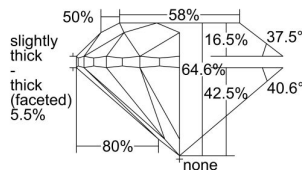

GIA®

FACSIMILE

GIA REPORT 1343430636

Verify this report at GIA.edu

GIA NATURAL DIAMOND DOSSIER®

December 26, 2019
GIA Report Number 1343430636
Shape and Cutting Style ..... Round Brilliant
Measurements ..... 4.53 - 4.61 x 2.95 mm

GRADING RESULTS

Carat Weight ..... 0.40 carat
Color Grade ..... H
Clarity Grade VS1
Cut Grade ..... Very Good

ADDITIONAL GRADING INFORMATION

Polish ..... Excellent
Symmetry ..... Very Good
Fluorescence ..... Faint
Clarity Characteristics..... Indented Natural, Pinpoint
Inspection(s): GIA 1343430636

PROPORTIONS

Profile to actual proportions

GRADING SCALES

GIA COLOR SCALE	GIA CLARITY SCALE	GIA CUT SCALE
D	FLAWLESS	EXCELLENT
E	INTERNALLY FLAWLESS	
F	VVS₁	VERY GOOD
G		
H	VS₁	GOOD
I		
J	VS₂	FAIR
K		
L	SI₁	POOR
M		
N	I₁	
O		
P	I₂	
Q		
R	I₃	
S		
T		
U		
V		
W		
X		
Y		
Z