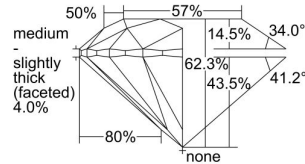

GIA®

FACSIMILE

GIA REPORT 1343345760

Verify this report at GIA.edu

GIA NATURAL DIAMOND DOSSIER®

December 18, 2019
GIA Report Number 1343345760
Shape and Cutting Style ..... Round Brilliant
Measurements ..... 5.64 - 5.69 x 3.53 mm

GRADING RESULTS

Carat Weight ..... 0.70 carat
Color Grade ..... G
Clarity Grade VS1
Cut Grade ..... Excellent

ADDITIONAL GRADING INFORMATION

Polish ..... Excellent
Symmetry ..... Excellent
Fluorescence ..... None
Clarity Characteristics..... Cloud, Feather, Pinpoint, Needle
Inscription(s): GIA 1343345760

PROPORTIONS

Profile to actual proportions

GRADING SCALES

GIA COLOR SCALE	GIA CLARITY SCALE	GIA CUT SCALE	
D	FLAWLESS	EXCELLENT	
E	INTERNALLY FLAWLESS		
F		VVS₁	VERY GOOD
G	VVS₂		
H	VS₁	GOOD	
I	VS₂		
J	SI₁	FAIR	
K	SI₂		
L	I₁	POOR	
M	I₂		
N	I₃		
O			
P			
Q			
R			
S			
T			
U			
V			
W			
X			
Y			
Z