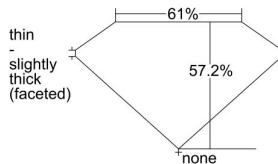

GIA®

FACSIMILE

GIA REPORT 1343263301

Verify this report at GIA.edu

GIA NATURAL DIAMOND DOSSIER®

December 09, 2019
GIA Report Number 1343263301
Shape and Cutting Style ..... Pear Brilliant
Measurements ..... 8.56 x 5.04 x 2.88 mm

GRADING RESULTS

Carat Weight ..... 0.71 carat
Color Grade ..... F
Clarity Grade VVS2

ADDITIONAL GRADING INFORMATION

Polish ..... Excellent
Symmetry ..... Excellent
Fluorescence ..... None
Clarity Characteristics ..... Cloud, Pinpoint
Inscription(s): GIA 1343263301

PROPORTIONS

Profile not to actual proportions

GRADING SCALES

GIA COLOR SCALE		GIA CLARITY SCALE			
COLORLESS	D	VERY VERY SLIGHTLY INCLUDED	FLAWLESS		
	E		INTERNALLY FLAWLESS		
	F		VVS₁		
	G		VVS₂		
	NEAR COLORLESS	H	VERY SLIGHTLY INCLUDED	VS₁	
		I		VS₂	
		FAINT	J	SLIGHTLY INCLUDED	S₁
			K		S₂
	L		I₁		
	LIGHT		M	INCLUDED	I₂
N			I₃		
O					
P					
Q					
R