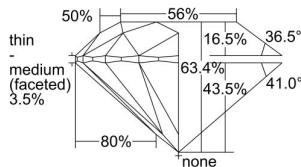

GIA®

FACSIMILE

GIA REPORT 1343230234

Verify this report at GIA.edu

GIA NATURAL DIAMOND DOSSIER®

December 03, 2019
GIA Report Number 1343230234
Shape and Cutting Style ..... Round Brilliant
Measurements ..... 4.23 - 4.26 x 2.69 mm

GRADING RESULTS

Carat Weight ..... 0.30 carat
Color Grade ..... D
Clarity Grade S11
Cut Grade ..... Excellent

ADDITIONAL GRADING INFORMATION

Polish ..... Excellent
Symmetry ..... Very Good
Fluorescence ..... None
Clarity Characteristics ..... Crystal, Cloud
Inscription(s): GIA 1343230234

PROPORTIONS

Profile to actual proportions

GRADING SCALES

GIA COLOR SCALE	GIA CLARITY SCALE	GIA CUT SCALE
COLOREDNESS	FLAWLESS	EXCELLENT
D	INTERNALLY FLAWLESS	
E	VVS₁	VERY GOOD
F		
G	VS₁	GOOD
H		
I	SI₁	FAIR
J		
K	I₁	POOR
L		
M	I₂	
N	I₃	
O		
P		
Q		
R		
S		
T		
U		
V		
W		
X		
Y		
Z