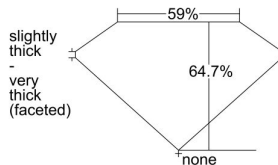

GIA®

FACSIMILE

GIA REPORT 1343170706

Verify this report at GIA.edu

GIA NATURAL DIAMOND DOSSIER®

November 27, 2019
GIA Report Number 1343170706
Shape and Cutting Style ..... Pear Brilliant
Measurements ..... 7.37 x 4.96 x 3.21 mm

GRADING RESULTS

Carat Weight ..... 0.70 carat
Color Grade ..... H
Clarity Grade ..... Internally Flawless

ADDITIONAL GRADING INFORMATION

Polish ..... Excellent
Symmetry ..... Excellent
Fluorescence ..... Medium Blue
Clarity Characteristics ..... Minor Details of Polish
Inscription(s): GIA 1343170706

PROPORTIONS

Profile not to actual proportions

GRADING SCALES

GIA COLOR SCALE		GIA CLARITY SCALE	
NEAR COLORLESS	D	VERY VERY SLIGHTLY INCLUDED	FLAWLESS
	E		INTERNALLY FLAWLESS
	F		VVS₁
	G		VVS₂
	H		VS₁
	I		VS₂
	J		SI₁
	K		SI₂
	L		I₁
	M		I₂
FAINT	N	SLIGHTLY INCLUDED	I₃
	O		
	P		
	Q		
VERY LIGHT	R	INCLUDED	
	S		
	T		
	U		
LIGHT	V		
	W		
	X		
	Y		
Z