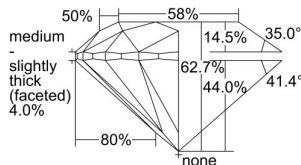

GIA®

FACSIMILE

GIA REPORT 1343083387

Verify this report at GIA.edu

GIA NATURAL DIAMOND DOSSIER®

November 06, 2019
GIA Report Number 1343083387
Shape and Cutting Style ..... Round Brilliant
Measurements ..... 5.98 - 6.01 x 3.76 mm

GRADING RESULTS

Carat Weight ..... 0.84 carat
Color Grade ..... G
Clarity Grade VS1
Cut Grade ..... Excellent

ADDITIONAL GRADING INFORMATION

Polish ..... Excellent
Symmetry ..... Excellent
Fluorescence ..... None
Clarity Characteristics..... Crystal, Cloud, Feather
Inscription(s): GIA 1343083387

PROPORTIONS

Profile to actual proportions

GRADING SCALES

GIA COLOR SCALE

COLORED	D
	E
	F
	G
	H
	I
	J
NEAR COLORLESS	K
	L
	M
	N
	O
	P
	Q
	R
	S
	T
	U
	V
	W
	X
	Y
	Z

GIA CLARITY SCALE

VERY VERY SLIGHTLY INCLUDED	FLAWLESS
	INTERNALLY FLAWLESS
VERY SLIGHTLY INCLUDED	VVS₁
	VVS₂
SLIGHTLY INCLUDED	VS₁
	VS₂
INCLUDED	SI₁
	SI₂
	I₁
	I₂
	I₃

GIA CUT SCALE

EXCELLENT
VERY GOOD
GOOD
FAIR
POOR