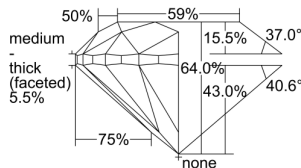

GIA®

FACSIMILE

GIA REPORT 1343051549

Verify this report at GIA.edu

GIA NATURAL DIAMOND DOSSIER®

November 05, 2019
GIA Report Number 1343051549
Shape and Cutting Style ..... Round Brilliant
Measurements ..... 5.75 - 5.80 x 3.70 mm

GRADING RESULTS

Carat Weight ..... 0.80 carat
Color Grade ..... E
Clarity Grade S11
Cut Grade ..... Very Good

ADDITIONAL GRADING INFORMATION

Polish ..... Excellent
Symmetry ..... Excellent
Fluorescence ..... None
Clarity Characteristics ..... Crystal, Cloud
Inscription(s): GIA 1343051549

PROPORTIONS

Profile to actual proportions

GRADING SCALES

GIA COLOR SCALE	GIA CLARITY SCALE	GIA CUT SCALE	
D	FLAWLESS	EXCELLENT	
E	INTERNALLY FLAWLESS		
F		VVS₁	VERY GOOD
G	VVS₂		
H	VS₁	GOOD	
I	VS₂		
J	S1₁	FAIR	
K	S1₂		
L	I₁	POOR	
M	I₂		
N	I₃		
O			
P			
Q			
R			
S			
T			
U			
V			
W			
X			
Y			
Z