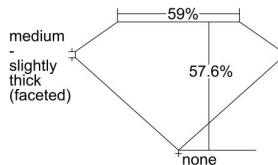

GIA®

FACSIMILE

GIA REPORT 1343047380

Verify this report at GIA.edu

GIA NATURAL DIAMOND DOSSIER®

November 05, 2019
GIA Report Number 1343047380
Shape and Cutting Style ..... Heart Brilliant
Measurements ..... 5.82 x 6.45 x 3.72 mm

GRADING RESULTS

Carat Weight ..... 0.77 carat
Color Grade ..... G
Clarity Grade VS1

ADDITIONAL GRADING INFORMATION

Polish ..... Excellent
Symmetry ..... Excellent
Fluorescence ..... Faint
Clarity Characteristics..... Cloud, Feather, Pinpoint, Internal
Graining

Inscription(s): GIA 1343047380

PROPORTIONS

Profile not to actual proportions

GRADING SCALES

GIA COLOR SCALE		GIA CLARITY SCALE			
COLORLESS	D	VERY VERY SLIGHTLY INCLUDED	FLAWLESS		
	E		INTERNALLY FLAWLESS		
	F		VVS₁		
	G		VVS₂		
	NEAR COLORLESS	H	VERY SLIGHTLY INCLUDED	VS₁	
		I		VS₂	
		FAINT	J	SLIGHTLY INCLUDED	S₁
			K		S₂
	L		I₁		
	LIGHT		M	INCLUDED	I₂
N			I₃		
O					
P					
	Q				
	R				
	S				
	T				
	U				
	V				
	W				
	X				
	Y				
	Z