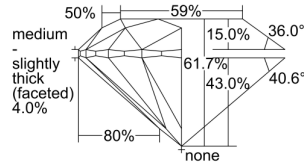

GIA®

FACSIMILE

GIA REPORT 1343041467

Verify this report at GIA.edu

GIA NATURAL DIAMOND DOSSIER®

November 04, 2019
GIA Report Number **1343041467**
Shape and Cutting Style ..... **Round Brilliant**
Measurements ..... **5.04 - 5.08 x 3.12 mm**

GRADING RESULTS

Carat Weight ..... **0.50 carat**
Color Grade ..... **F**
Clarity Grade **VS2**
Cut Grade ..... **Excellent**

ADDITIONAL GRADING INFORMATION

Polish ..... **Excellent**
Symmetry ..... **Very Good**
Fluorescence ..... **None**
Clarity Characteristics..... **Cloud, Crystal, Feather, Cavity**
Inscription(s): **GIA 1343041467**

PROPORTIONS

Profile to actual proportions

GRADING SCALES

GIA COLOR SCALE	GIA CLARITY SCALE	GIA CUT SCALE	
D	FLAWLESS	EXCELLENT	
E	INTERNALLY FLAWLESS		
F		VVS₁	VERY GOOD
G	VVS₂		
H	VS₁	GOOD	
I	VS₂		
J	SI₁	FAIR	
K	SI₂		
L	I₁	POOR	
M	I₂		
N	I₃		
O			
P			
Q			
R			
S			
T			
U			
V			
W			
X			
Y			
Z