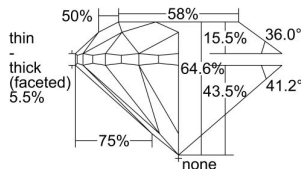

GIA®

FACSIMILE

GIA REPORT 1343037740

Verify this report at GIA.edu

GIA NATURAL DIAMOND DOSSIER®

November 04, 2019
GIA Report Number 1343037740
Shape and Cutting Style ..... Round Brilliant
Measurements ..... 4.92 - 4.97 x 3.19 mm

GRADING RESULTS

Carat Weight ..... 0.50 carat
Color Grade ..... F
Clarity Grade S11
Cut Grade ..... Very Good

ADDITIONAL GRADING INFORMATION

Polish ..... Very Good
Symmetry ..... Excellent
Fluorescence ..... None
Clarity Characteristics..... Crystal, Cloud, Feather
Inscription(s): GIA 1343037740

PROPORTIONS

Profile to actual proportions

GRADING SCALES

GIA COLOR SCALE	GIA CLARITY SCALE	GIA CUT SCALE	
D	FLAWLESS	EXCELLENT	
E	INTERNALLY FLAWLESS		
F		VVS₁	VERY GOOD
G	VVS₂		
H	VS₁	GOOD	
I	VS₂		
J	S1₁	FAIR	
K	S1₂		
L	I₁	POOR	
M	I₂		
N	I₃		
O			
P			
Q			
R			
S			
T			
U			
V			
W			
X			
Y			
Z