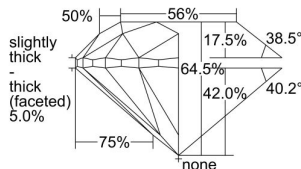

GIA®

FACSIMILE

GIA REPORT 1343032041

Verify this report at GIA.edu

GIA NATURAL DIAMOND DOSSIER®

November 05, 2019
GIA Report Number 1343032041
Shape and Cutting Style ..... Round Brilliant
Measurements ..... 4.94 - 4.97 x 3.20 mm

GRADING RESULTS

Carat Weight ..... 0.50 carat
Color Grade ..... F
Clarity Grade VVS1
Cut Grade ..... Very Good

ADDITIONAL GRADING INFORMATION

Polish ..... Excellent
Symmetry ..... Excellent
Fluorescence ..... None
Clarity Characteristics..... Pinpoint, Cloud, Needle, Feather
Inscription(s): GIA 1343032041

PROPORTIONS

Profile to actual proportions

GRADING SCALES

GIA COLOR SCALE	GIA CLARITY SCALE	GIA CUT SCALE
COLOURESS	FLAWLESS	EXCELLENT
D	INTERNALLY FLAWLESS	
E	VVS₁	VERY GOOD
F		
G	VVS₂	
H	VS₁	GOOD
I		
J	VS₂	
K	SI₁	FAIR
L		
M	SI₂	
N	I₁	POOR
O		
P	I₂	
Q	I₃	
R		
S		
T		
U		
V		
W		
X		
Y		
Z