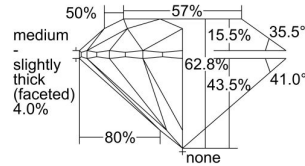

GIA®

FACSIMILE

GIA REPORT 1343007154

Verify this report at GIA.edu

GIA NATURAL DIAMOND DOSSIER®

October 24, 2019
GIA Report Number 1343007154
Shape and Cutting Style ..... Round Brilliant
Measurements ..... 4.23 - 4.27 x 2.67 mm

GRADING RESULTS

Carat Weight ..... 0.30 carat
Color Grade ..... D
Clarity Grade VS1
Cut Grade ..... Excellent

ADDITIONAL GRADING INFORMATION

Polish ..... Excellent
Symmetry ..... Excellent
Fluorescence ..... Faint
Clarity Characteristics..... Crystal, Needle, Pinpoint
Inscription(s): GIA 1343007154

PROPORTIONS

Profile to actual proportions