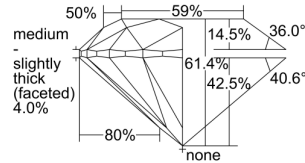

GIA®

FACSIMILE

GIA REPORT 1339999694

Verify this report at GIA.edu

GIA NATURAL DIAMOND DOSSIER®

October 24, 2019
GIA Report Number 1339999694
Shape and Cutting Style ..... Round Brilliant
Measurements ..... 5.20 - 5.24 x 3.21 mm

GRADING RESULTS

Carat Weight ..... 0.54 carat
Color Grade ..... G
Clarity Grade VS2
Cut Grade ..... Excellent

ADDITIONAL GRADING INFORMATION

Polish ..... Excellent
Symmetry ..... Excellent
Fluorescence ..... None
Clarity Characteristics..... Crystal, Cloud, Feather
Inscription(s): GIA 1339999694

PROPORTIONS

Profile to actual proportions

GRADING SCALES

GIA COLOR SCALE

COLORED	D
	E
	F
	G
	H
	I
	J
NEAR COLORLESS	K
	L
	M
Faint	N
	O
	P
	R
	S
	T
	U
	V
	W
	X
	Y
Light	Z

GIA CLARITY SCALE

VERY VERY SLIGHTLY INCLUDED	FLAWLESS
	INTERNALLY FLAWLESS
VERY SLIGHTLY INCLUDED	VVS₁
	VVS₂
SLIGHTLY INCLUDED	VS₁
	VS₂
INCLUDED	SI₁
	SI₂
	I₁
	I₂
	I₃

GIA CUT SCALE

EXCELLENT
VERY GOOD
GOOD
FAIR
POOR