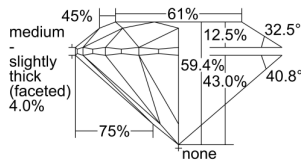

GIA®

FACSIMILE

GIA REPORT 1339996977

Verify this report at GIA.edu

GIA NATURAL DIAMOND DOSSIER®

October 24, 2019
GIA Report Number 1339996977
Shape and Cutting Style ..... Round Brilliant
Measurements ..... 5.47 - 5.49 x 3.25 mm

GRADING RESULTS

Carat Weight ..... 0.60 carat
Color Grade ..... D
Clarity Grade VS1
Cut Grade ..... Excellent

ADDITIONAL GRADING INFORMATION

Polish ..... Excellent
Symmetry ..... Excellent
Fluorescence ..... Medium Blue
Clarity Characteristics..... Crystal, Feather, Pinpoint
Inscription(s): GIA 1339996977

PROPORTIONS

Profile to actual proportions

GRADING SCALES

GIA COLOR SCALE	GIA CLARITY SCALE	GIA CUT SCALE	
D	FLAWLESS	EXCELLENT	
E	INTERNALLY FLAWLESS		
F		VVS₁	VERY GOOD
G	VVS₂		
H	VS₁	GOOD	
I	VS₂		
J	SI₁	FAIR	
K	SI₂		
L	I₁	POOR	
M			
N			
O	I₂		
P			
Q	I₃		
R			
S			
T			
U			
V			
W			
X			
Y			
Z