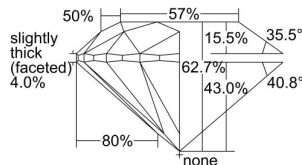

GIA®

FACSIMILE

GIA REPORT 1339981240

Verify this report at GIA.edu

GIA NATURAL DIAMOND DOSSIER®

October 24, 2019
GIA Report Number 1339981240
Shape and Cutting Style ..... Round Brilliant
Measurements ..... 6.16 - 6.21 x 3.88 mm

GRADING RESULTS

Carat Weight ..... 0.93 carat
Color Grade ..... D
Clarity Grade VS1
Cut Grade ..... Excellent

ADDITIONAL GRADING INFORMATION

Polish ..... Excellent
Symmetry ..... Excellent
Fluorescence ..... Strong Blue
Clarity Characteristics ..... Crystal, Pinpoint
Inscription(s): GIA 1339981240

PROPORTIONS

Profile to actual proportions

GRADING SCALES

GIA COLOR SCALE

COLOURLESS	D
	E
	F
	G
	H
	I
	J
NEAR COLOURLESS	K
	L
FAIN	M
	N
	O
	P
VERY LIGHT	Q
	R
	S
	T
	U
	V
	W
	X
	Y
LIGHT	Z

GIA CLARITY SCALE

FLAWLESS	INTERNAL FLAWLESS	
		EXCELLENT
VERY VERY SLIGHTLY INCLUDED	VVS₁	VERY GOOD
VERY SLIGHTLY INCLUDED	VVS₂	
SLIGHTLY INCLUDED	VS₁	GOOD
	VS₂	
INCLUDED	SI₁	FAIR
	SI₂	
INCLUDED	I₁	POOR
	I₂	
	I₃