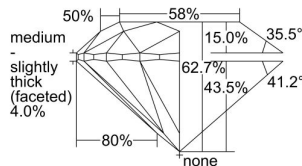

GIA®

FACSIMILE

GIA REPORT 1339924421

Verify this report at GIA.edu

GIA NATURAL DIAMOND DOSSIER®

October 16, 2019
GIA Report Number 1339924421
Shape and Cutting Style ..... Round Brilliant
Measurements ..... 4.47 - 4.50 x 2.81 mm

GRADING RESULTS

Carat Weight ..... 0.35 carat
Color Grade ..... G
Clarity Grade VVS1
Cut Grade ..... Excellent

ADDITIONAL GRADING INFORMATION

Polish ..... Excellent
Symmetry ..... Excellent
Fluorescence ..... Faint
Clarity Characteristics..... Pinpoint, Surface Graining
Inscription(s): GIA 1339924421

PROPORTIONS

Profile to actual proportions

GRADING SCALES

GIA COLOR SCALE

COLORESS	D
	E
	F
	G
	H
	I
	J
NEAR COLORESS	K
	L
FAINI	M
	N
	O
	P
VERY LIGHT	Q
	R
	S
	T
	U
	V
	W
	X
	Y
LIGHT	Z

GIA CLARITY SCALE

VERY VERY SLIGHTLY INCLUDED	FLAWLESS
	INTERNALLY FLAWLESS
VERY SLIGHTLY INCLUDED	VVS₁
	VVS₂
SLIGHTLY INCLUDED	VS₁
	VS₂
INCLUDED	SI₁
	SI₂
	I₁
	I₂
	I₃

GIA CUT SCALE

EXCELLENT
VERY GOOD
GOOD
FAIR
POOR