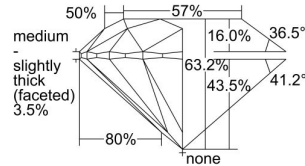

GIA®

FACSIMILE

GIA REPORT 1339388912

Verify this report at GIA.edu

GIA NATURAL DIAMOND DOSSIER®

July 30, 2019
GIA Report Number 1339388912
Shape and Cutting Style ..... Round Brilliant
Measurements ..... 5.61 - 5.66 x 3.56 mm

GRADING RESULTS

Carat Weight ..... 0.70 carat
Color Grade ..... F
Clarity Grade VS1
Cut Grade ..... Excellent

ADDITIONAL GRADING INFORMATION

Polish ..... Excellent
Symmetry ..... Excellent
Fluorescence ..... Strong Blue
Clarity Characteristics ..... Feather, Cavity, Pinpoint
Inscription(s): GIA 1339388912

PROPORTIONS

Profile to actual proportions

GRADING SCALES

GIA COLOR SCALE

COLOURLESS	D
	E
	F
	G
	H
	I
	J
NEAR COLOURLESS	K
	L
Faint	M
	N
	O
	P
	Q
	R
	S
	T
	U
	V
	W
	X
	Y
Light	Z

GIA CLARITY SCALE

FLAWLESS	VERY VERY SLIGHTLY INCLUDED	VS₁	VS₂	VS₁	VS₂	SLIGHTLY INCLUDED	SI₁	SI₂	I₁	I₂	I₃	
												VERY SLIGHTLY INCLUDED
INTERNALLY FLAWLESS												

GIA CUT SCALE

EXCELLENT
VERY GOOD
GOOD
FAIR
POOR