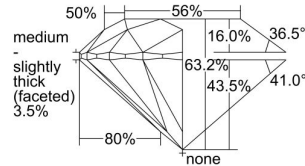

GIA®

FACSIMILE

GIA REPORT 1339279178

Verify this report at GIA.edu

GIA NATURAL DIAMOND DOSSIER®

July 15, 2019
GIA Report Number 1339279178
Shape and Cutting Style ..... Round Brilliant
Measurements ..... 5.34 - 5.38 x 3.39 mm

GRADING RESULTS

Carat Weight ..... 0.60 carat
Color Grade ..... E
Clarity Grade VS2
Cut Grade ..... Excellent

ADDITIONAL GRADING INFORMATION

Polish ..... Excellent
Symmetry ..... Excellent
Fluorescence ..... Faint
Clarity Characteristics ..... Feather, Cavity
Inscription(s): GIA 1339279178

PROPORTIONS

Profile to actual proportions

GRADING SCALES

GIA COLOR SCALE	GIA CLARITY SCALE	GIA CUT SCALE	
D	FLAWLESS	EXCELLENT	
E	INTERNALLY FLAWLESS		
F		VVS₁	VERY GOOD
G	VVS₂		
H	VS₁	GOOD	
I	VS₂		
J	SI₁	FAIR	
K	SI₂		
L	I₁	POOR	
M			
N			
O	I₂		
P			
Q			
R	I₃		
S			
T			
U			
V			
W			
X			
Y			
Z